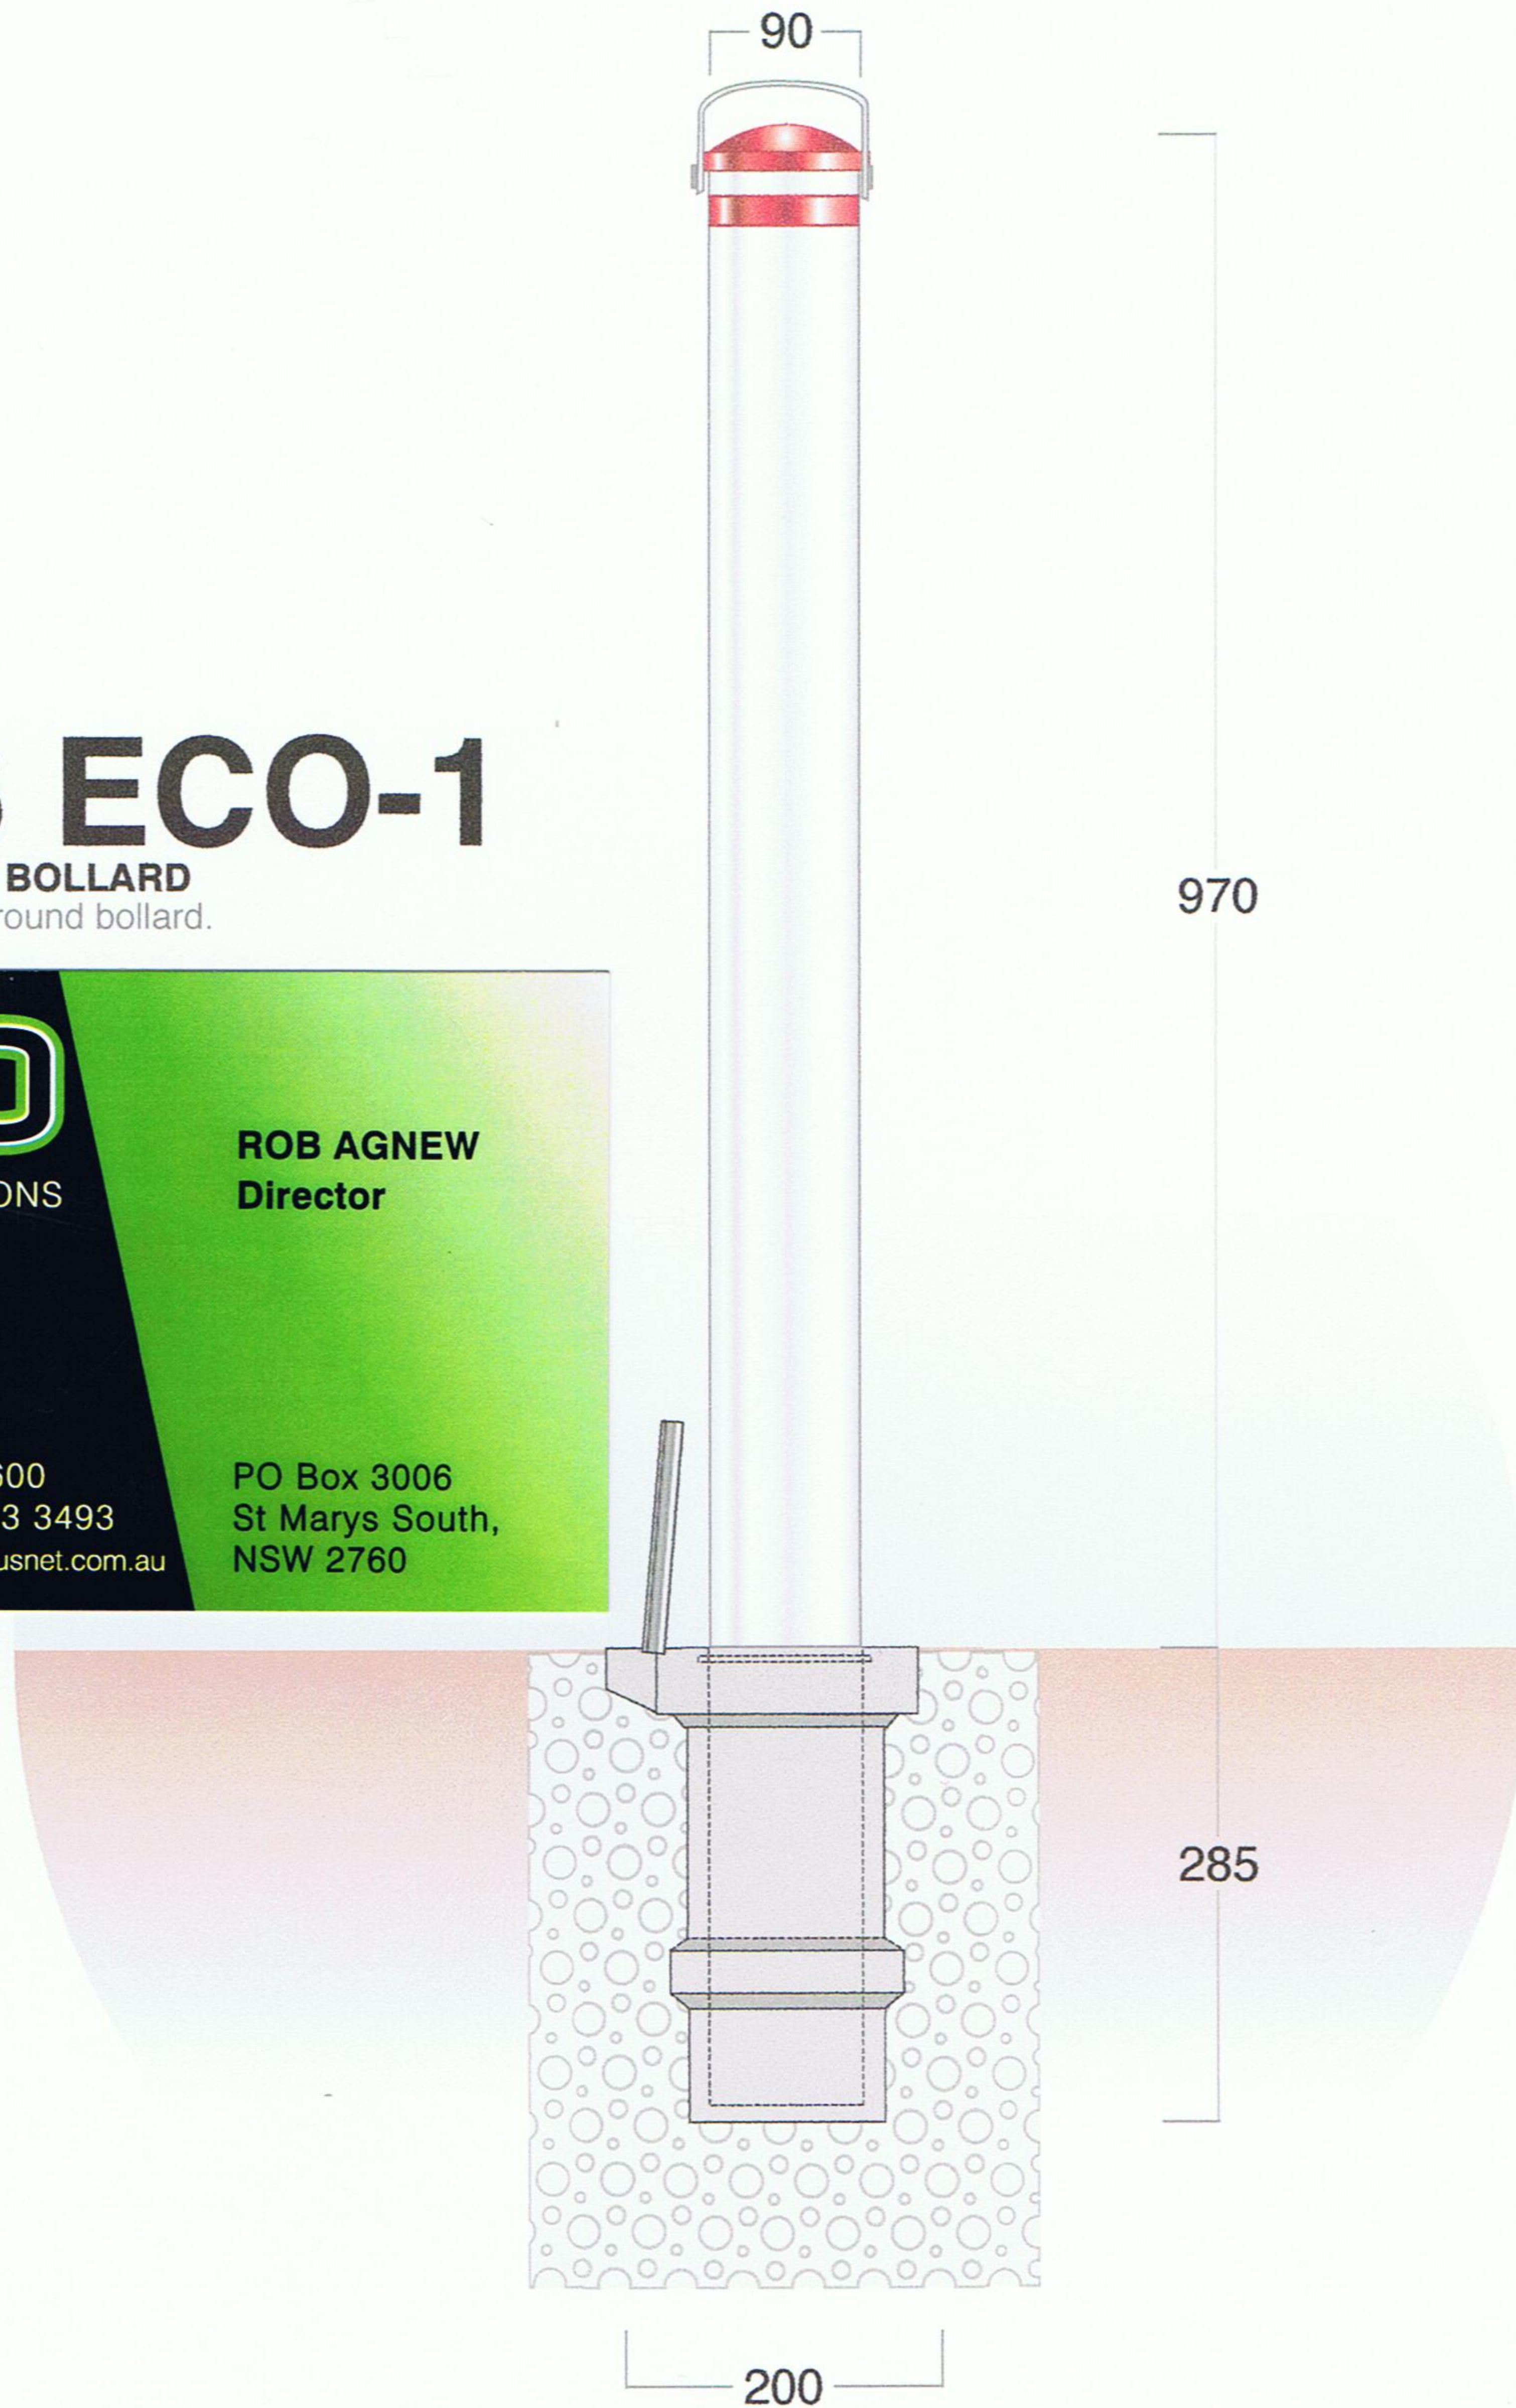

TLB ECO-1

TOP LOCKING BOLLARD
-Removable in ground bollard.

ECO

ECO TRAFFIC SOLUTIONS

ROB AGNEW
Director

MOBILE: 0434 276 600
PHONE/FAX: 02 9833 3493
EMAIL: rob.agnew@optusnet.com.au

PO Box 3006
St Marys South,
NSW 2760

TLB ECO-1

TOP LOCKING BOLLARD
-Removable in ground bollard.

Specifications

| | | | |
|-----------------|---------|--------------------|--------|
| Overall length: | 1255 mm | Base Plate: | N/A |
| Height: | 970 mm | Size of fixing: | N/A |
| Diameter: | 90 mm | Number of fixings: | N/A |
| Wall: | 4 mm | Corehole diameter: | 178 mm |
| Weight: | 14 kg | Corehole depth: | 285 mm |